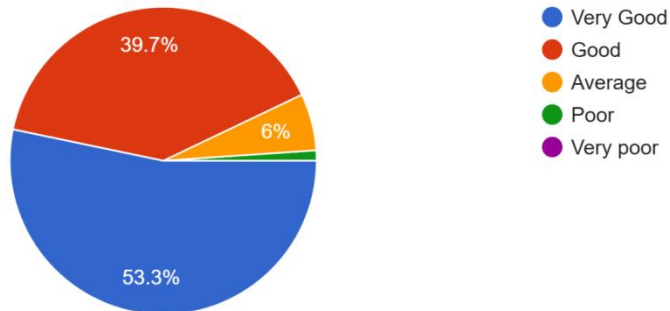

This Institution is Ragging Free

Usefulness of Teaching material

184 responses

Library Facility

184 responses

Fairness of internal evaluation

181 responses

SURI VIDYASAGAR COLLEGE