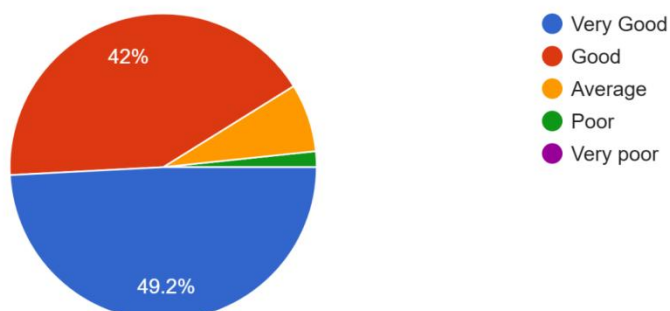

This Institution is Ragging Free

Usefulness of Teaching material

184 responses

Library Facility

184 responses

Fairness of internal evaluation

181 responses

SURI VIDYASAGAR COLLEGE