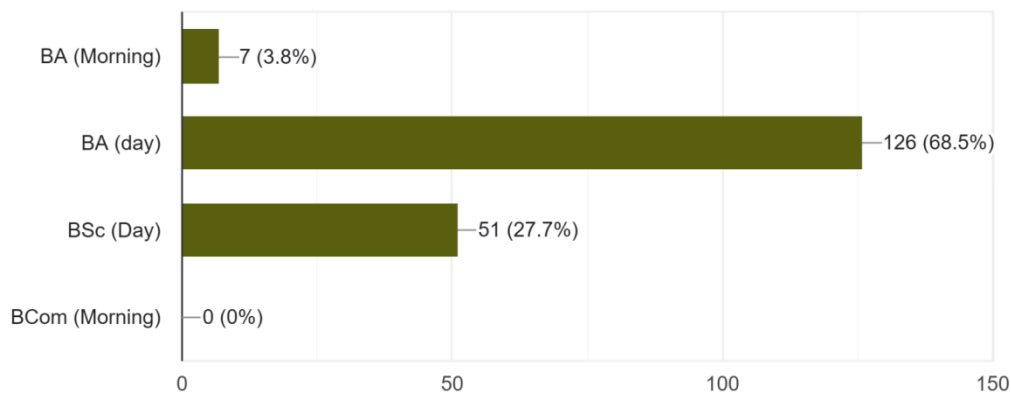

This Institution is Ragging Free

Report of the Students Satisfaction Survey

Academic Year 2023-24

Total no. of responses: 184

Session

184 responses

Stream

184 responses