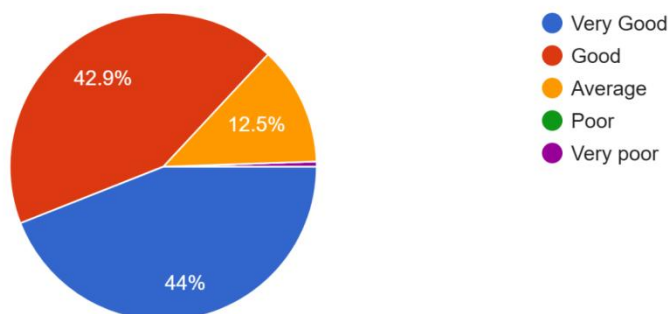

Website : surividyasagarcollege.org.in, e-mail: : surividyasagarcollege1942@gmail.com

This Institution is Ragging Free

Recreational/Common room facility

184 responses

Support service from Office

184 responses