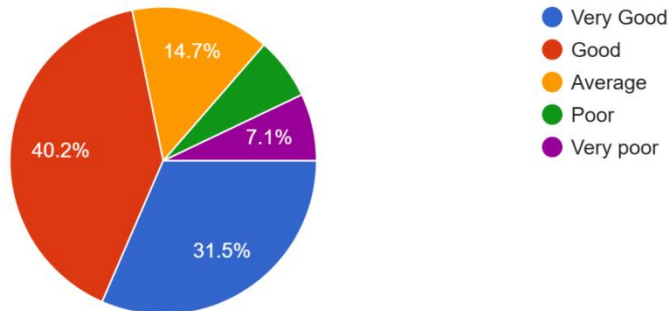

SURI VIDYASAGAR COLLEGE

(Govt. Sponsored & Constituent college of the University of Burdwan)

SURI, BIRBHUM, PIN – 731101, Ph. No. – 03462-255504

Website : surividyasagarcollege.org.in, e-mail: : surividyasagarcollege1942@gmail.com

This Institution is Ragging Free

Recreational/Common room facility

184 responses