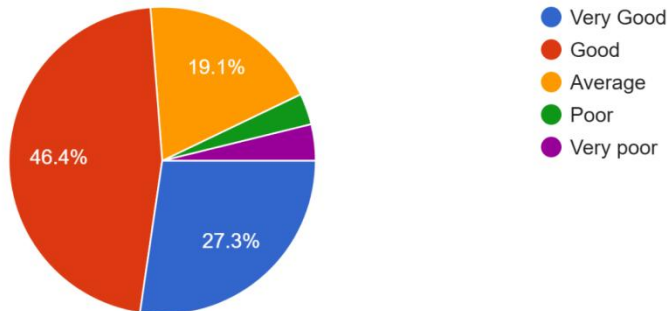

This Institution is Ragging Free

Interaction with Teachers

184 responses

Sports Facility

183 responses

SURI VIDYASAGAR COLLEGE

(Govt. Sponsored & Constituent college of the University of Burdwan)

SURI, BIRBHUM, PIN – 731101, Ph. No. – 03462-255504