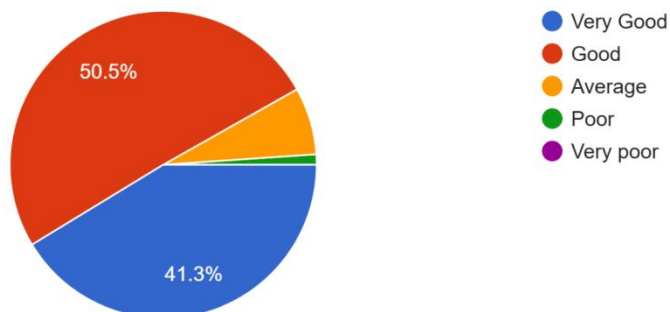

This Institution is Ragging Free

Usefulness of Teaching material

184 responses

Library Facility

184 responses

Fairness of internal evaluation

181 responses

SURI VIDYASAGAR COLLEGE