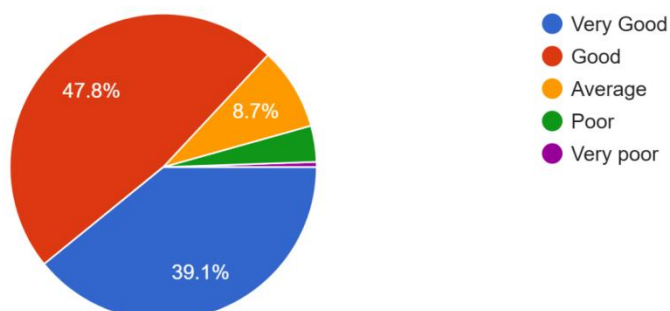

Classroom and laboratory facility

184 responses