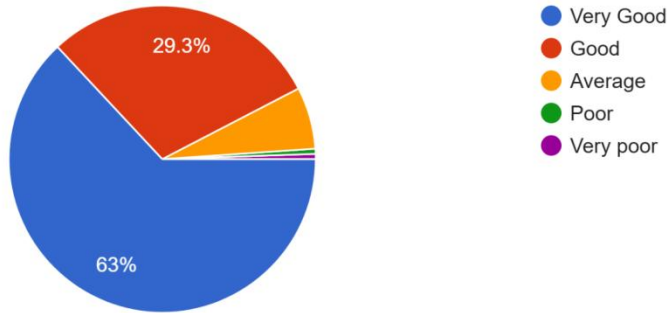

SURI VIDYASAGAR COLLEGE

(Govt. Sponsored & Constituent college of the University of Burdwan)

SURI, BIRBHUM, PIN – 731101, Ph. No. – 03462-255504

Website : surividyasagarcollege.org.in, e-mail : surividyasagarcollege1942@gmail.com

This Institution is Ragging Free

Interaction with Teachers

184 responses