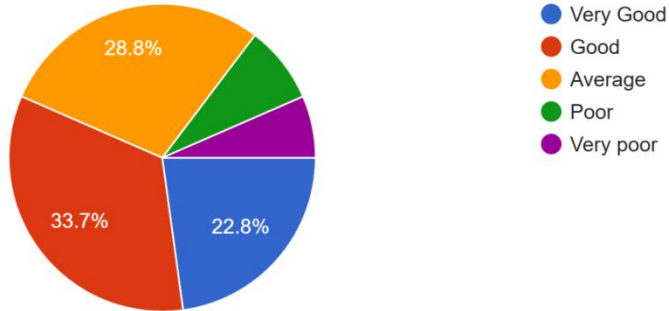

SURI VIDYASAGAR COLLEGE

(Govt. Sponsored & Constituent college of the University of Burdwan)

SURI, BIRBHUM, PIN – 731101, Ph. No. – 03462-255504

Website : surividyasagarcollege.org.in, e-mail: : surividyasagarcollege1942@gmail.com

This Institution is Ragging Free

Canteen facility

184 responses

T. K. Parichha
Dr. Tapan Kr. Parichha
Principal
Suri Vidyasagar College

Principal,
Suri Vidyasagar College

Suri Vidyasagar College
Principal